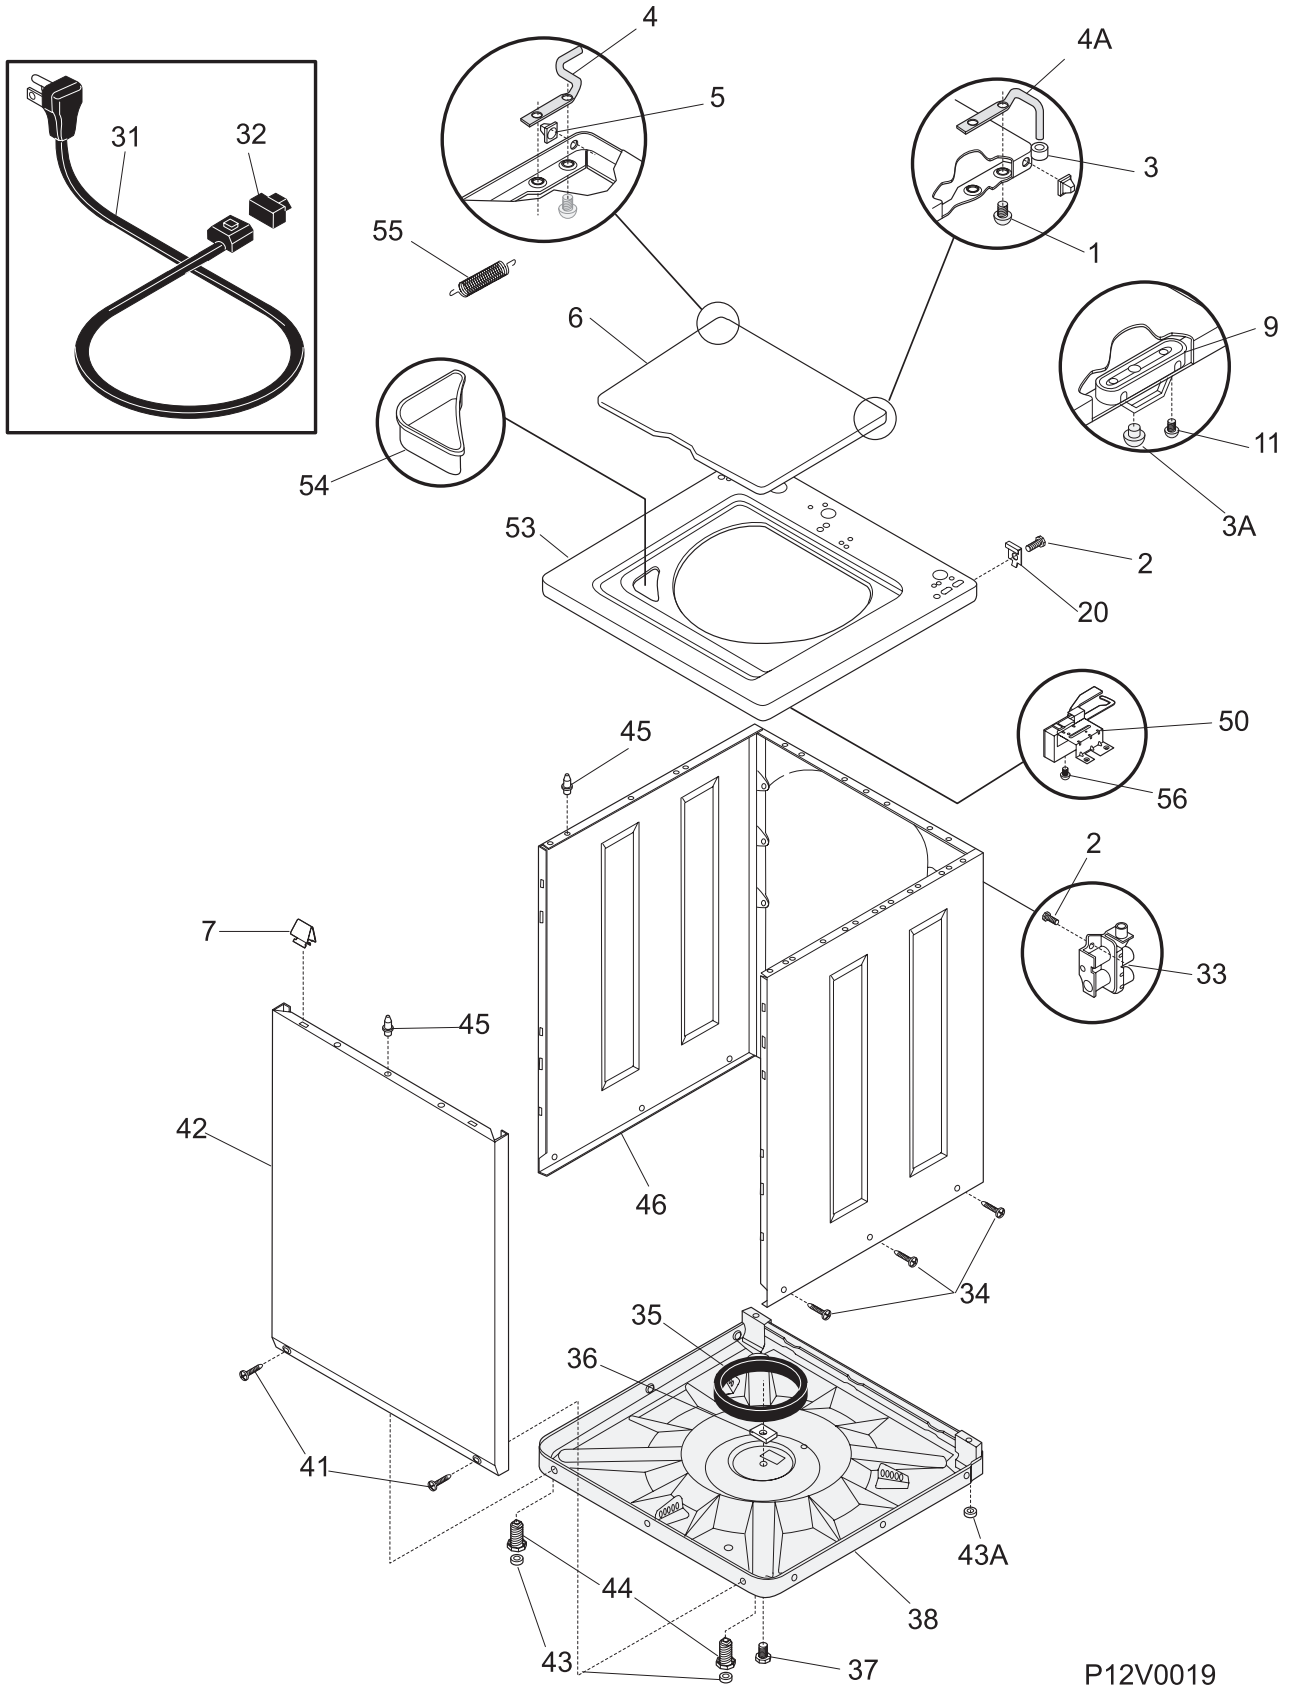

Publication No.
5995335030
000320
ENG/SERVICE/JAB
361

WASHER

Model No.
FWS446GH

P12V0019

CABINET/TOP

POS. NO	PART NO	DESCRIPTION
1	131587500	Screw-hinge, pph 45deg hdrpt, 6-32 x 0.3125
2	131168200	Screw, 8-18 x 0.31
3	131433300	Bumper-hinge
3A	3204369	Bumper-lid
4	131385910	Hinge-bar, LH
4A	131374210	Hinge-bar, RH
5	5303208743	Grommet-lid
6	131374401	Lid, white, w/o inst.
7	3205821	Clip-top panel to front panel
9	131390000	Strike-lid
11	3204368	Screw-strike, PFH B, 6-20 x .375
20	5303208751	Hinge-rear cabinet
31	5303208765	Cord-service
32	5303209428	Bushing-cord
33 #	131389300	Valve-water
34	131205500	Screw-body, 1/4-14 x 0.625
35	5308002385	Ring-snubber
36	3204380	Block-shipping
37	131658900	Screw-shipping
38	5303311213	Base Assembly
41	131258400	Screw-front pnl, comb th ab, 10-16 x 0.500
42	131104303	Panel-front, white
43	131422100	Pad-leveling leg
43A	131422200	Pad-level leg
44	5303309673	Leg-leveling, with pad
45	131346400	Pin-locating
46	131593500	Body-white
50	131675600	Lock-lid
53	131452652	Wht bich top pnl FS wshr
54	5303208778	Dispenser-bleach
55	5303212876	Spring-lid
56	131243800	Screw-brkt top, pan hd locking, 8-32CA x 0.375, cr/sq drive
*	5303309503	Clip-backsheet